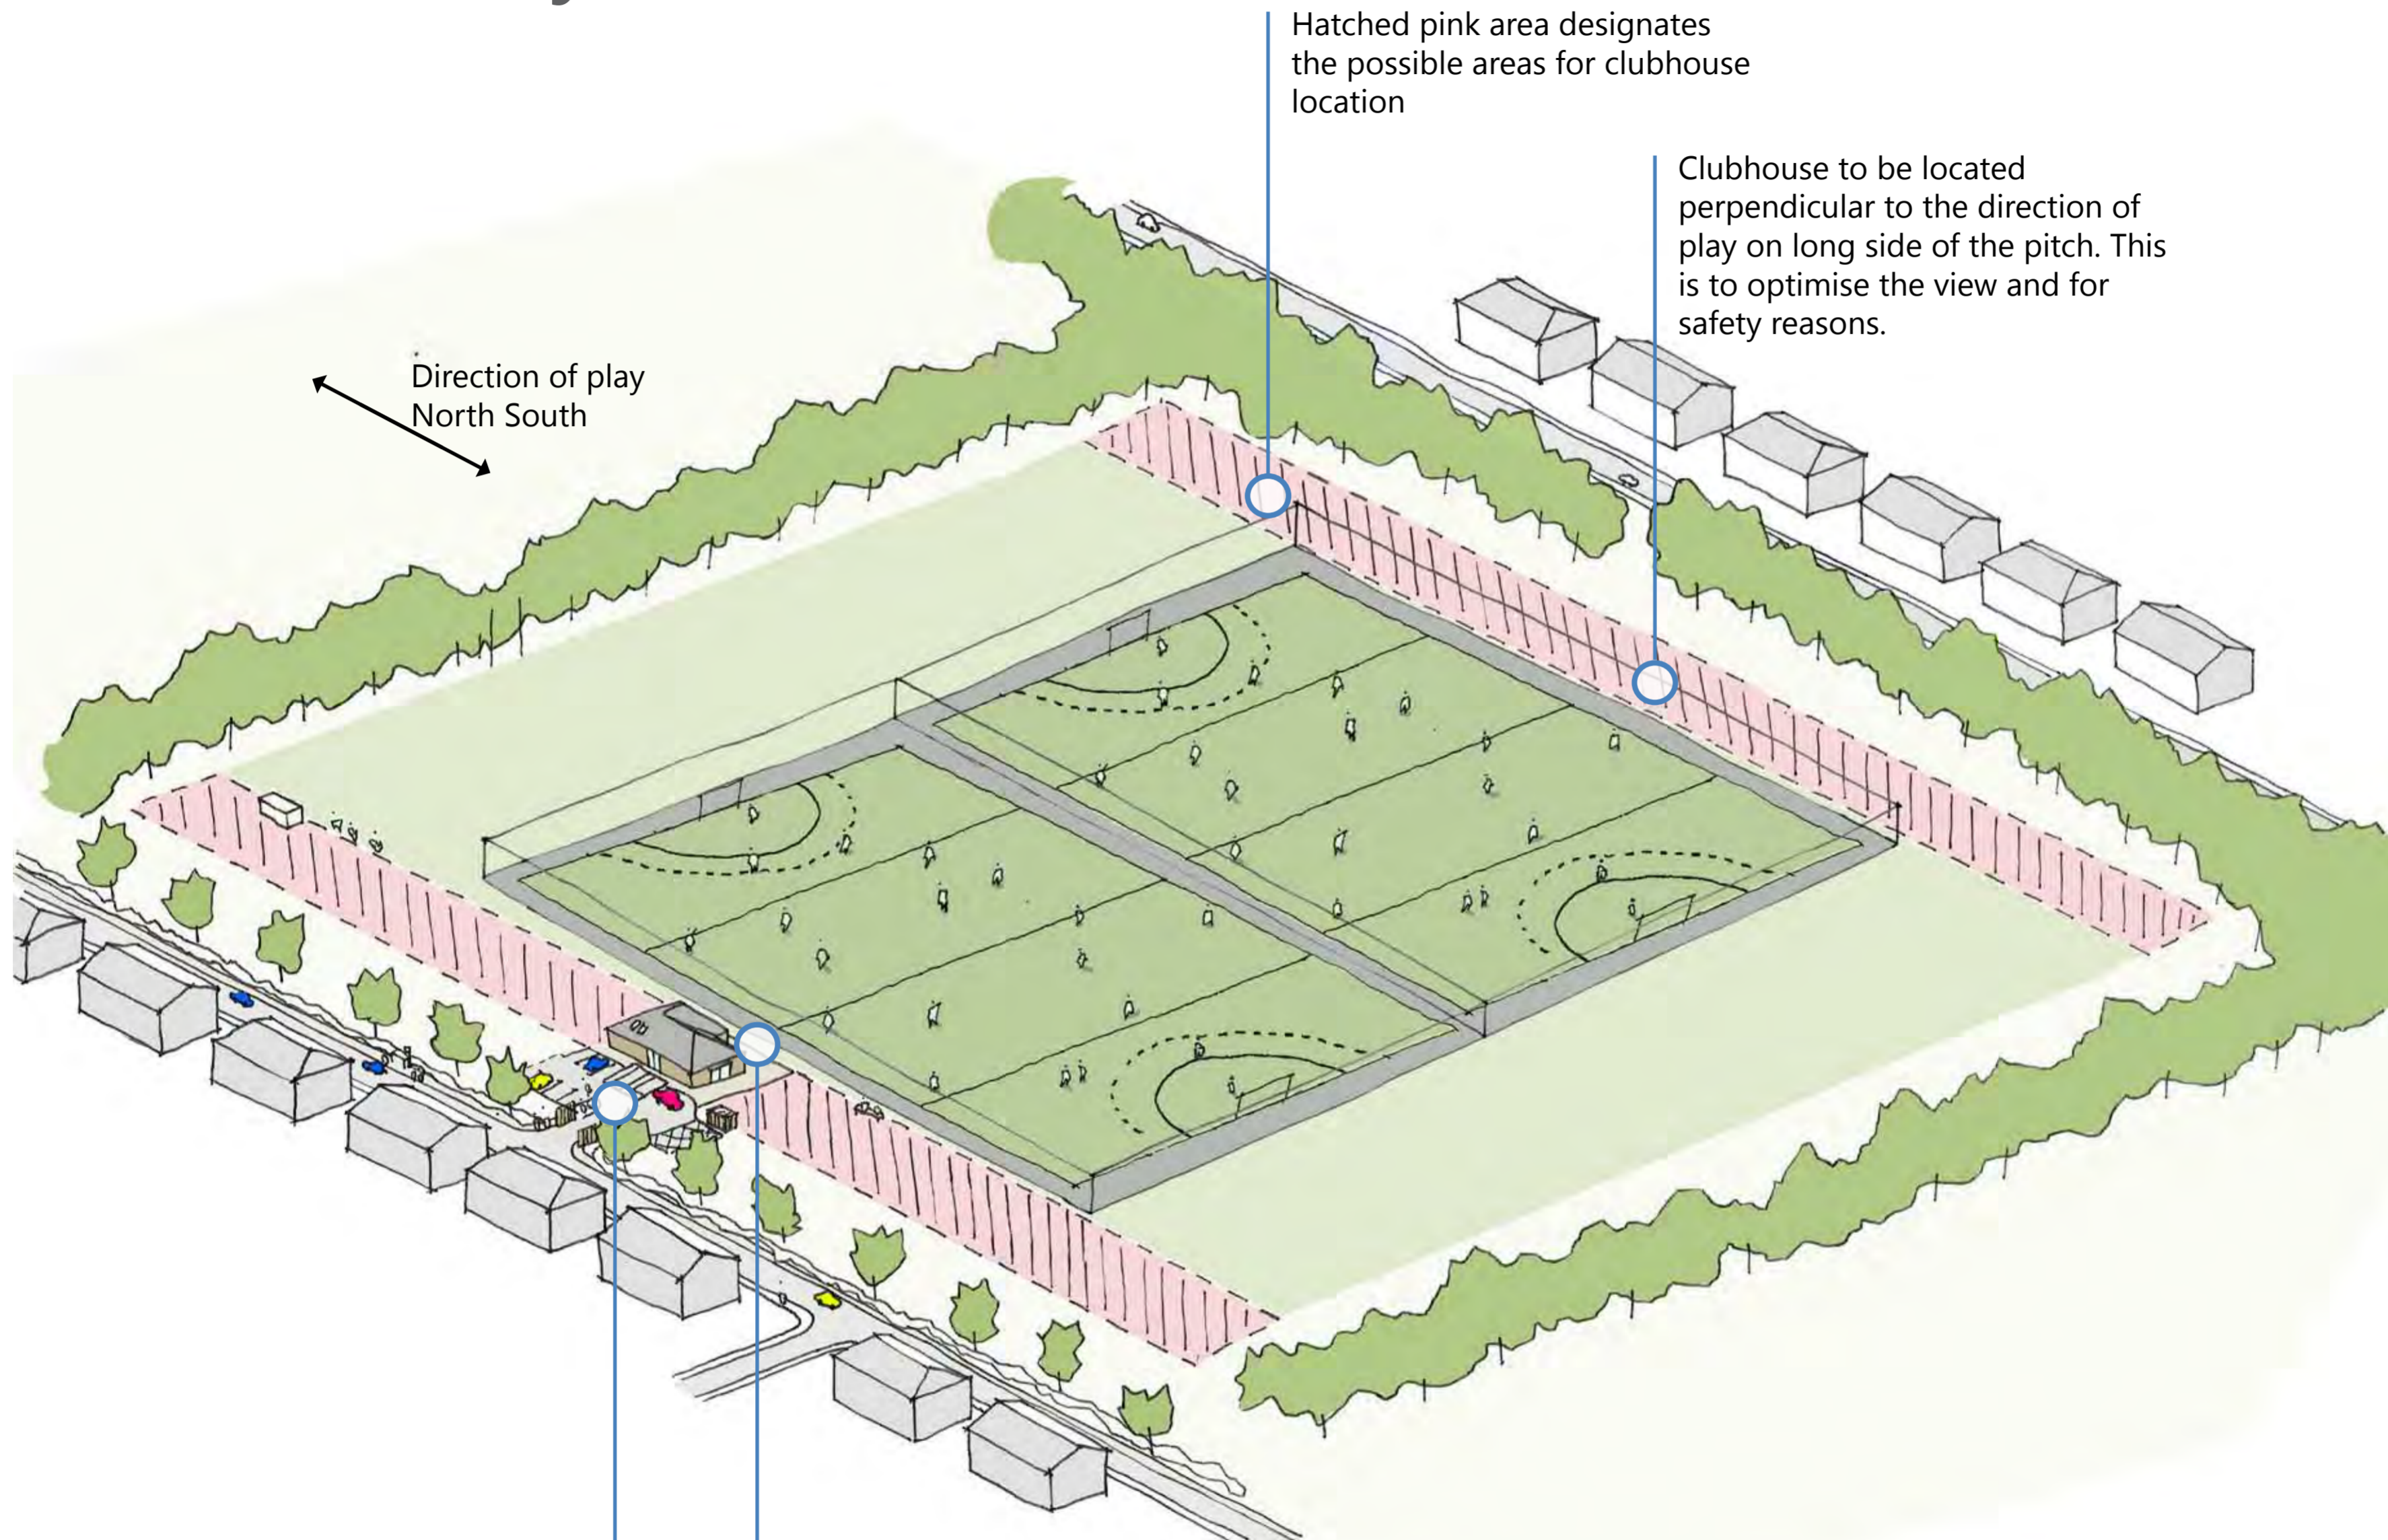

# DE7 Design Examples HOCKEY: Site Layout

Hatched pink area designates the possible areas for clubhouse location

Clubhouse to be located perpendicular to the direction of play on long side of the pitch. This is to optimise the view and for safety reasons.

Direction of play North South

Car park to be located close to clubhouse ideally away from pitch to avoid damage to the vehicles.

Spectator terrace ideally fully or partially south facing to take advantage of the afternoon sunshine.